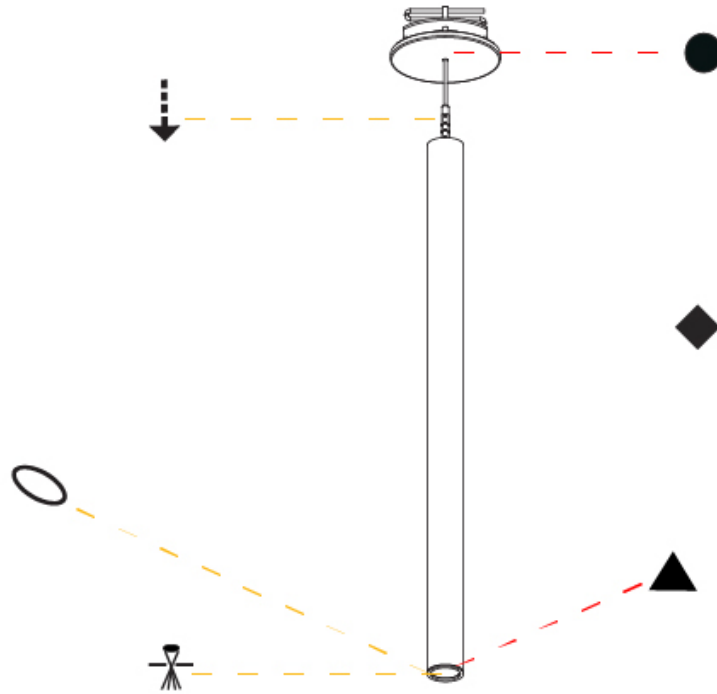

HANGOVER PLUG SHINE MONOPOINT RECESSED CANOPY SUSPENSION

A30844-

PROJECT

TYPE

SPECIFIER

QUANTITY

DATE

A